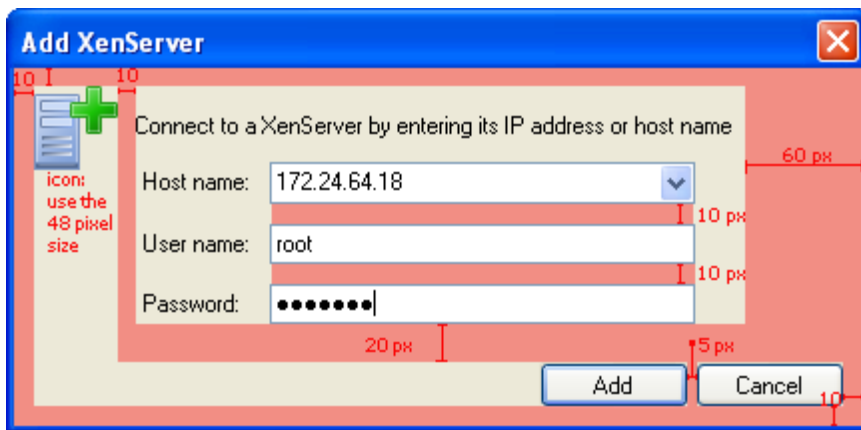

Engineering Projects : Misc dialog windows

This page last changed on Apr 25, 2007 by jaguirre.

Windows guidelines

<http://msdn2.microsoft.com/en-us/library/aa511268.aspx#modalDialogBoxes>

Add [XenServer](#) pop-up dialog (this is a modal dialog)

sizes overlay

Note cancel is always on the outside...